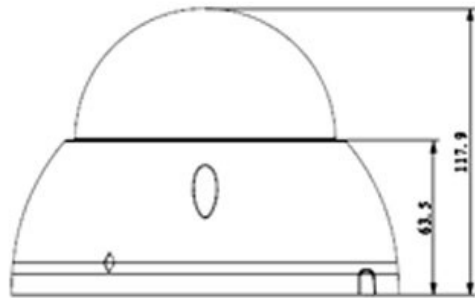

CP- UNC-VE13ZL5-MD**1.3 MP HD IP IR Vandal Dome Camera - 50 Mtr.****Main Features**

- 1/3" 1.3Megapixel PS CMOS Image Sensor
- H.264 & MJPEG dual-stream encoding
- Max 25/30fps@1.3M(1280×960)
- WDR(120dB), Day/Night(ICR), 3D-DNR, AWB, AGC, BLC
- IR Range of 50 Mtrs.
- 2.7mm ~12mm motorized lens
- Supports PoE, Micro SD Card, IP67, IK10
- Mobile Software: iCMOB, gCMOB, wCMOB
- CMS Software: KVMS Pro, vOptimus Pro

 **CP- UNC-VE13ZL5-MD****1.3 MP HD IP IR Vandal Dome Camera - 50 Mtr.****Feature**

Weatherproof Standard

Regulatory

Dimension

Weight

Specification

IP67 & IK10

CE, FCC and RoHS

Φ 159mm× 117.9mm

0.8g